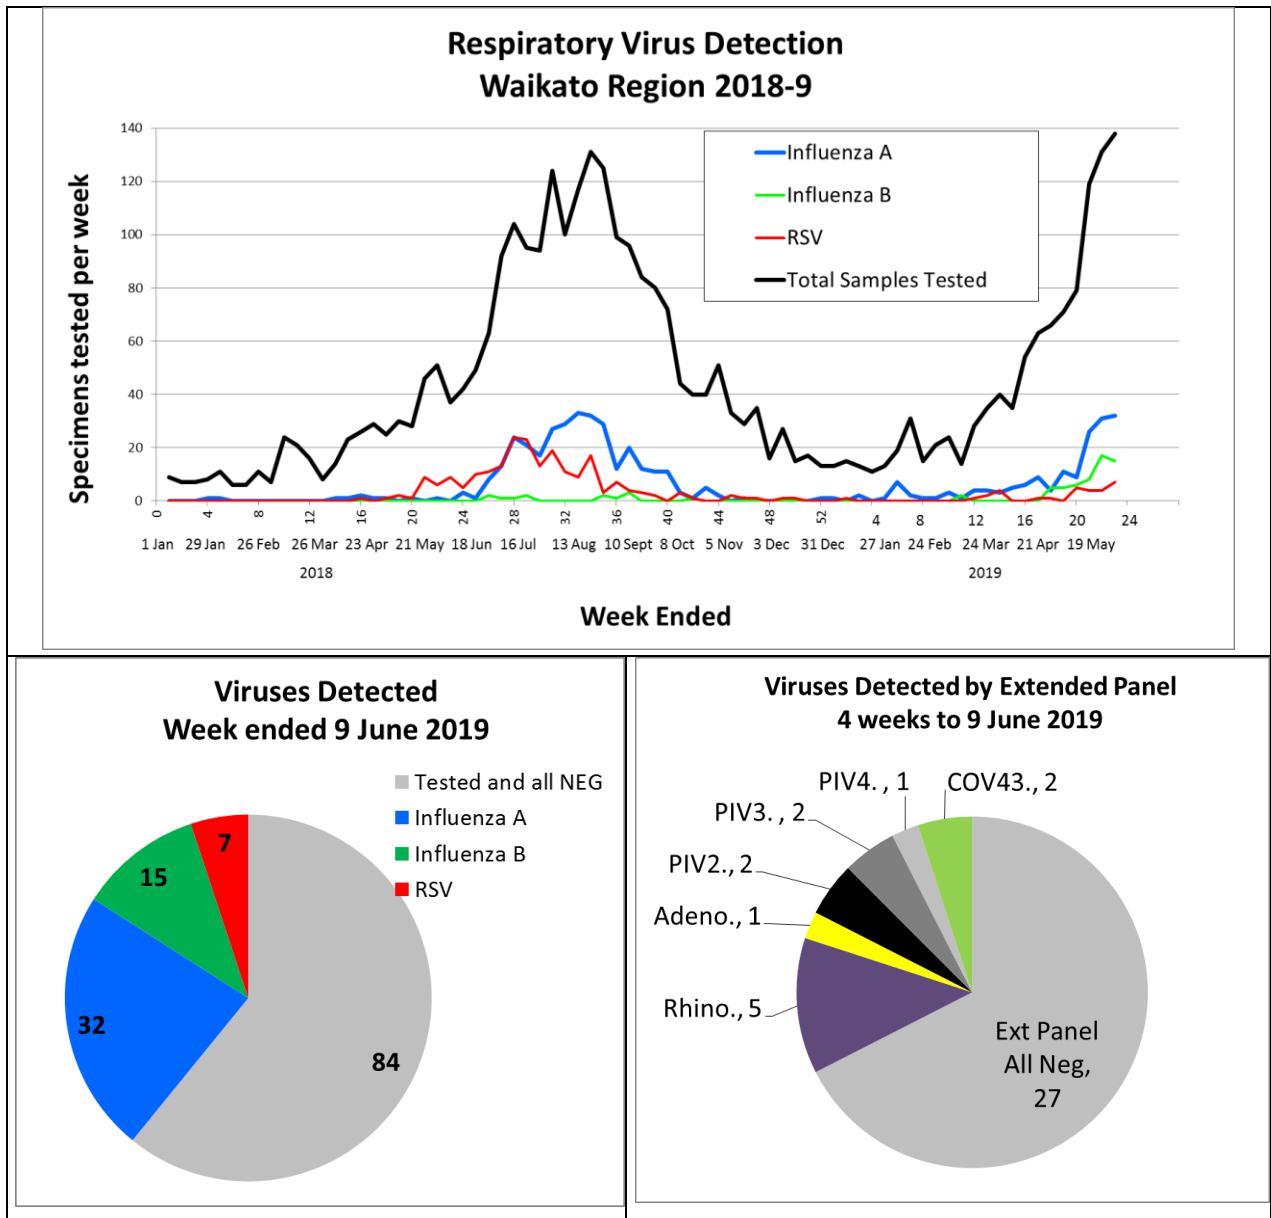

Waikato Respiratory Virus Report

Week to 9 June 2019

Week 23 2019

Influenza numbers levelled off last week. Among people tested, about a third have Influenza and a third have one of several other “minor“ respiratory viruses. RSV is building up and we can expect it to be present for several months from now.