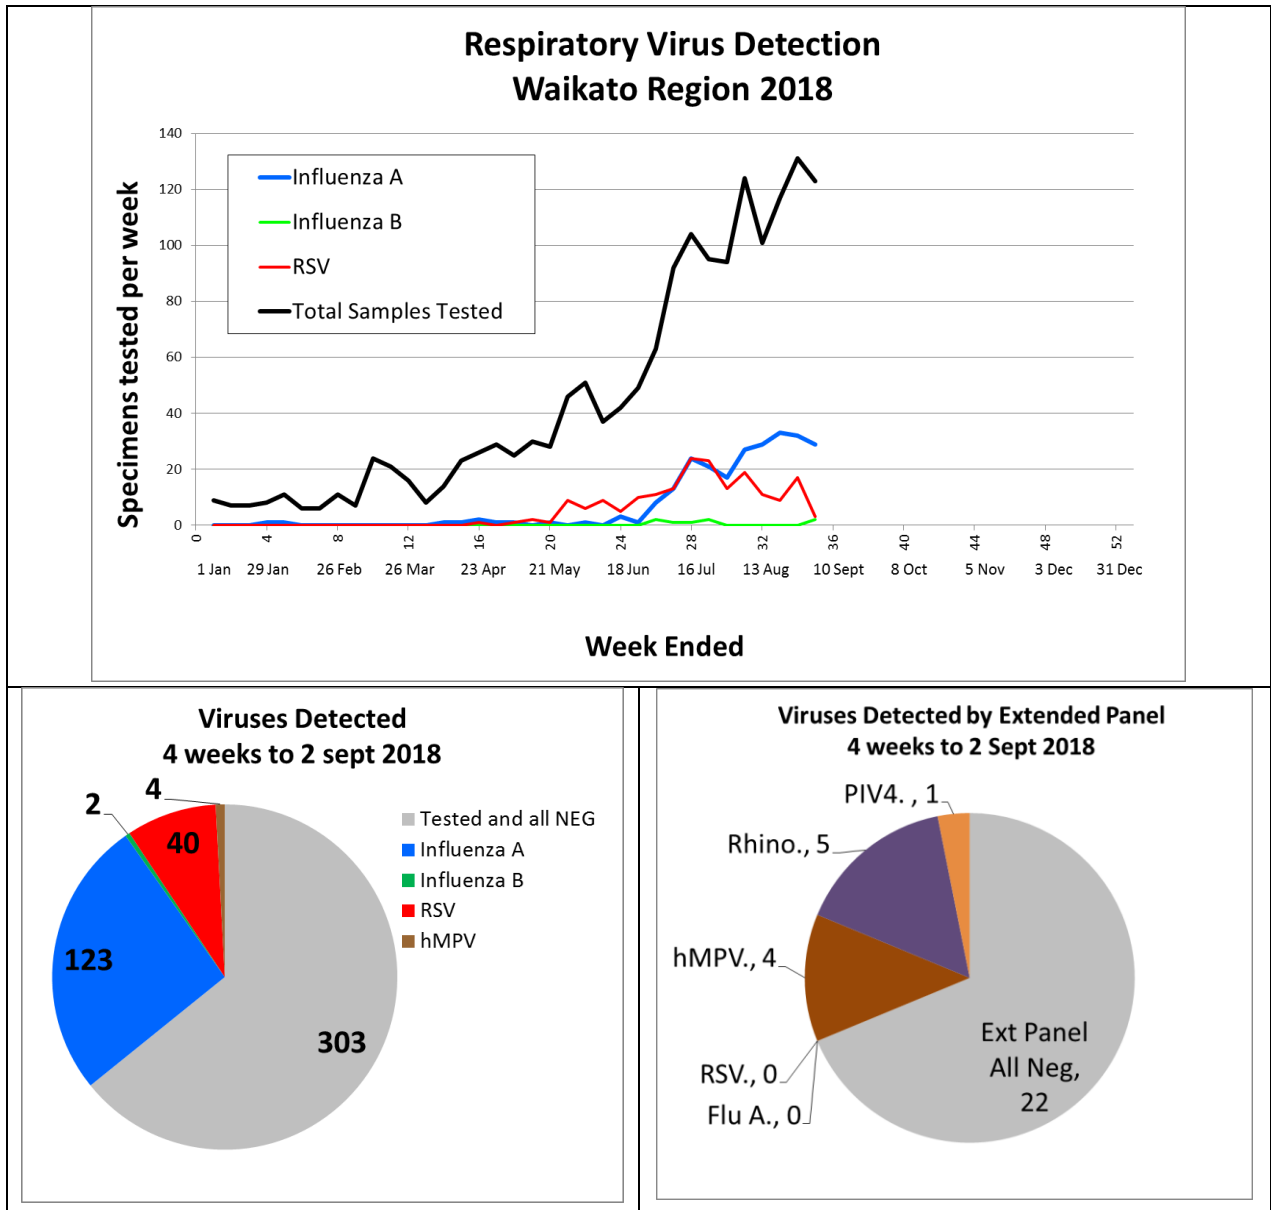

Waikato Respiratory Virus Report
 Week to 2 Sept 2018

Week 35 2018

Influenza A is having a prolonged season and specimen numbers are still high.

NZ National Surveillance:

https://surv.esr.cri.nz/virology/2018_Influenza_Intelligence_Report.php